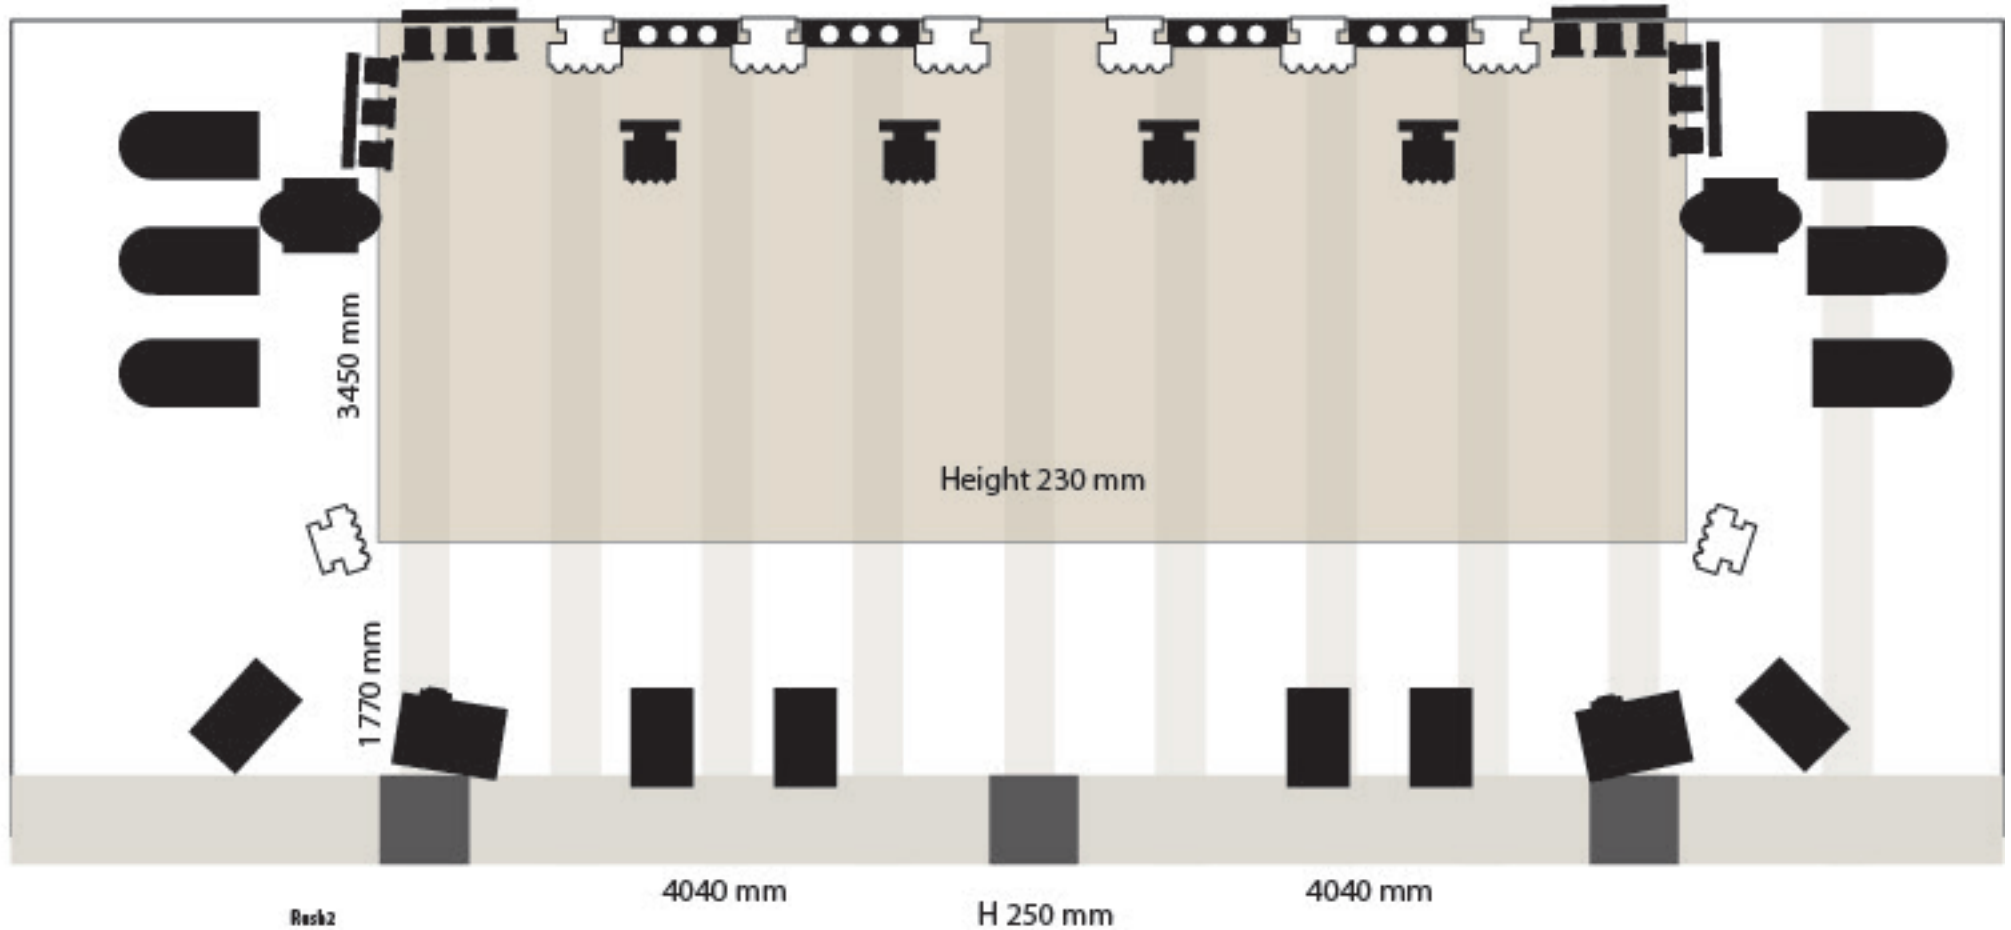

8650 mm

Topview

PAR64 500W

MARTIN RUSH2

STAIRVILLE MH SPOT

FRESNEL

MARTIN RUSH1

PROJECTOR  
BENQ 2700 LUMENS

GLP XL4S

PINSPOTS

ACME - FLANDINA 12

TITAN MOBIL WING

AVOLITES TITAN MOBILE

Name	Adress	Dmx Setting	Amount/Notes
Dimmers	1-36	-	6x64, 4x3 pinspots, 2x2 fresnell
GLP - Impression X4s	37-112	Extended 19 ch.	4
Martin - Rush Par 2	113-166	9 ch.	6
ADJ - Quadphase	167-182	4 ch.	4 (2 floor)
Martin - Rush Par 1	183-196	7ch.	2
Chauvet - ColorDash Par Hex	197-244	12 ch.	4 (4 floor)
Stairville - MH-X60 TH Ledspot	289-344	14 ch.	4 (2 floor)
Acme - Flandina 12	347-410	16 ch.	4
SmokeFactory - Tour Hazer II	245	2	1
Antari - Z-350 Fazer	249	2	1